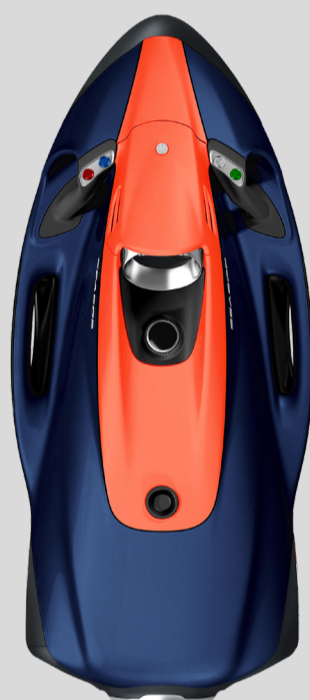

## Serial Colors.

Basic Red

Basic Yellow

Star White

Ixon Red

## Special Colors.

Platin Silver met.

## Bicolor.

Blue-Orange

## Black Line Design.

Black Line Green\*

Black Line Orange\*

Black Line Blue\*

\*Exclusively available for model SEABOB F5 SR.